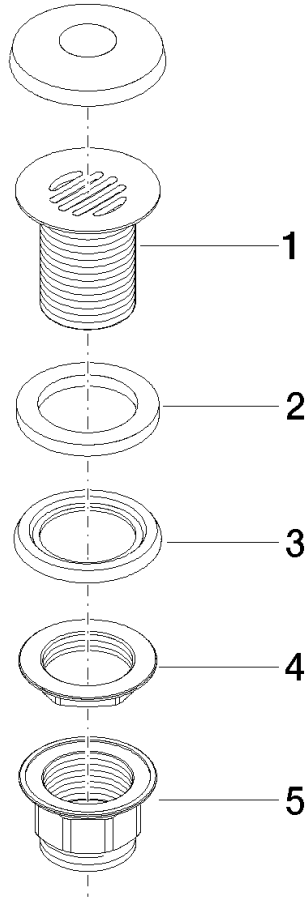

10 110 970

Fits: IMO, LULU, MADISON, MEM, TARA,
CL.1, LISSÉ, VAIA, META, CYO

	Platinum	10 110 970-08
	Chrome	10 110 970-00
	Brushed Platinum	10 110 970-06
	Durabross (23kt Gold)	10 110 970-09
	Dark Chrome	10 110 970-19
	Light Gold	10 110 970-26
	Brushed Light Gold	10 110 970-27
	Brushed Durabross (23kt Gold)	10 110 970-28
	Matte Black	10 110 970-33
	Brushed Bronze	10 110 970-42
	Brushed Champagne (22kt Gold)	10 110 970-46
	Champagne (22kt Gold)	10 110 970-47
	Brushed Chrome	10 110 970-93
	Brushed Dark Platinum	10 110 970-99

Grated waste 1 1/4" - Platinum

IMO

10 110 970

Only suitable for sinks without an overflow.

10 110 970

10 110 970

Parts for other finishes can be found here: [Chrome](#)

Spare parts list

No.	Item Number	Name	Quantity used	Delivery time
1	09 11 01 025-08	cup	1	60
2	09 14 05 039 90	seal	1	2
3	09 14 03 025 90	seal	1	2
4	09 23 10 017 90	nut	1	2
5	09 23 10 020-08	nut	1	60